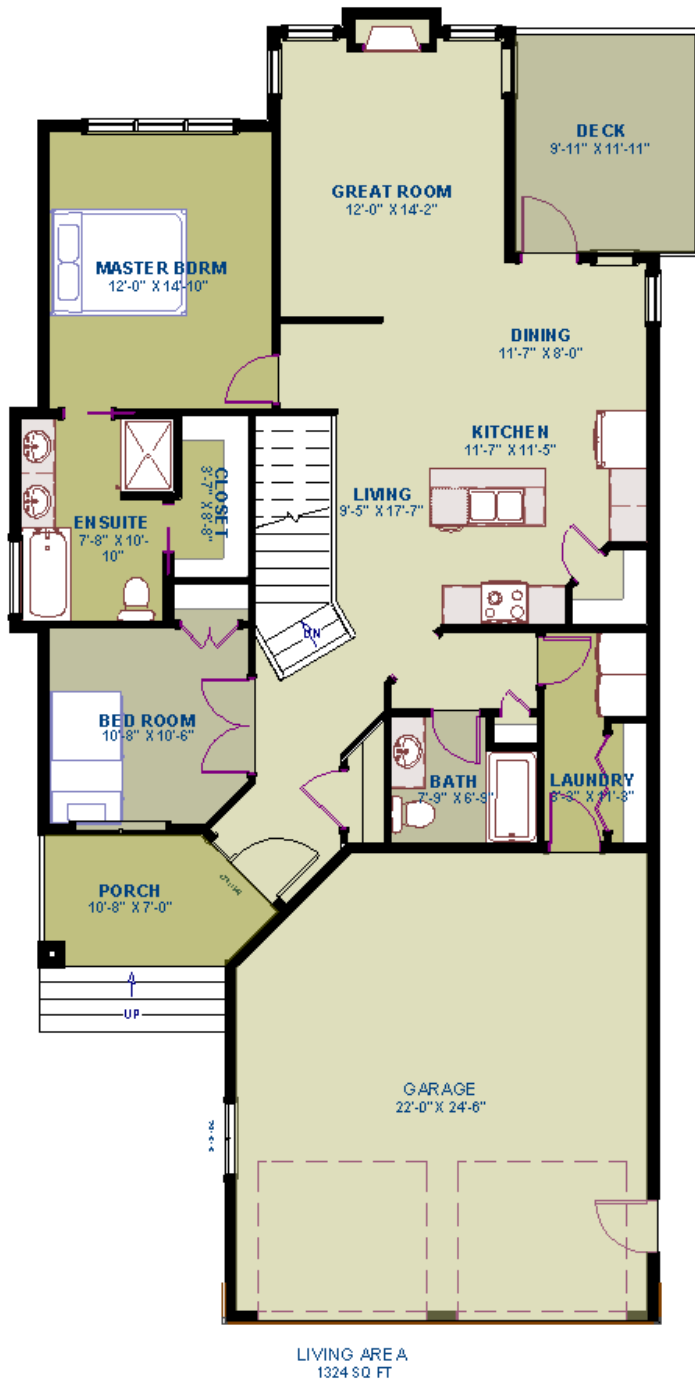

THE ASHMONT

BUNGALOW
MAIN FLOOR: 1324 SQ. FT.
EXT. DIMENSIONS: 34'-6" x 69'

* FUTURE BASEMENT PLAN AVAILABLE

JAYCO
builders inc.

517 8 AVE EAST
BOW ISLAND, AB T0K 0G0
403-545-6048
JAYCOBUILDERS.CA