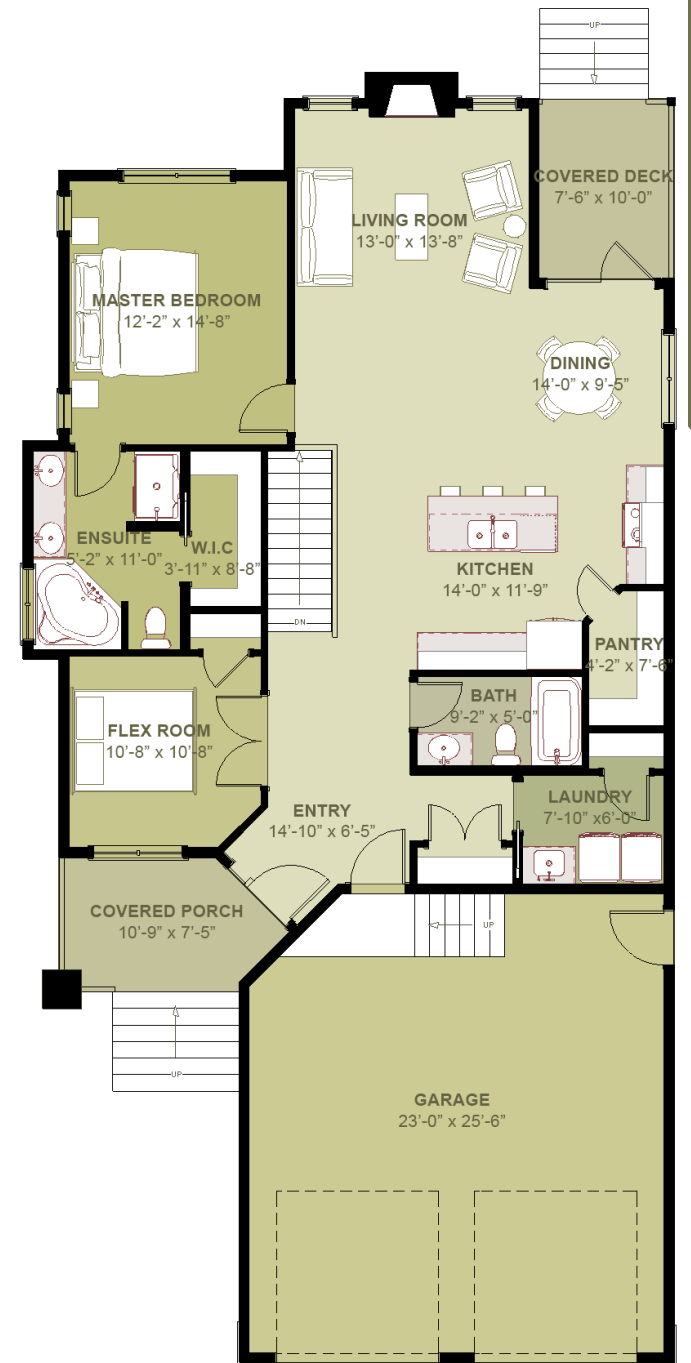

THE ASHMONT

BUNGALOW

MAIN FLOOR: 1389 SQ. FT.
EX. DIMS: 36' W X 71'-6" D

517 8TH AVE EAST
BOW ISLAND, AB
T0K 0G0
(403) 545-6048

* OPTIONAL BASEMENT PLANS AVAILABLE