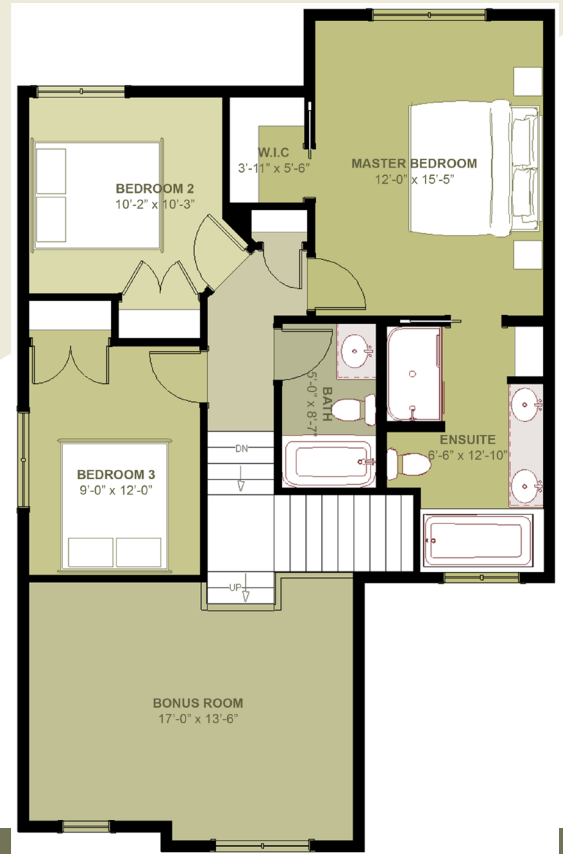

THE ESME

2 STOREY
MAIN FLOOR: 808 SQ. FT.
UPPER FLOOR: 1017 SQ. FT.
EX. DIMS: 34' W X 55'-9" D

JAYCO
builders inc.

517 8TH AVE EAST
BOW ISLAND, AB
T0K 0G0
(403) 545-6048