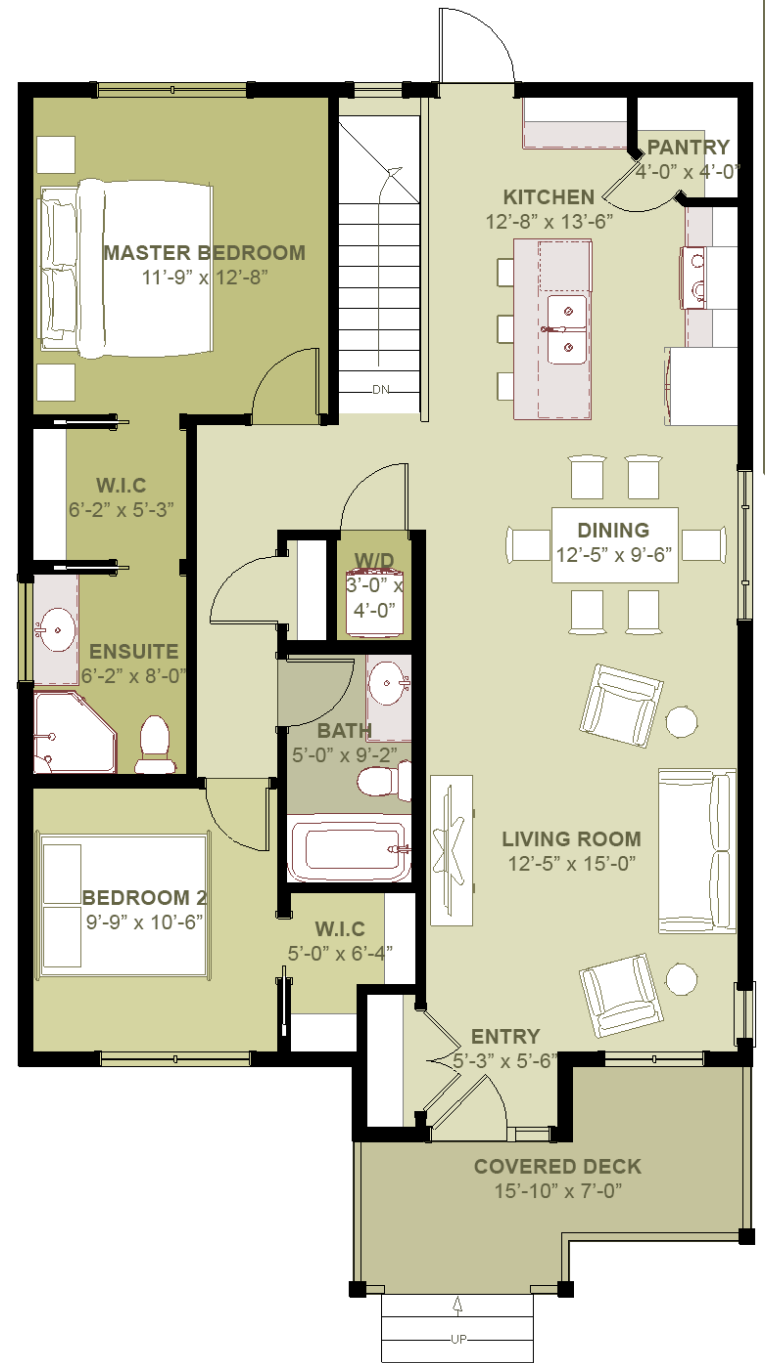

THE McLENNAN

BUNGALOW

MAIN FLOOR: 1157 SQ. FT.

EX. DIMS: 29' W X 48'-3" D

517 8TH AVE EAST
BOW ISLAND, AB
T0K 0G0
(403) 545-6048

* OPTIONAL BASEMENT PLANS AVAILABLE