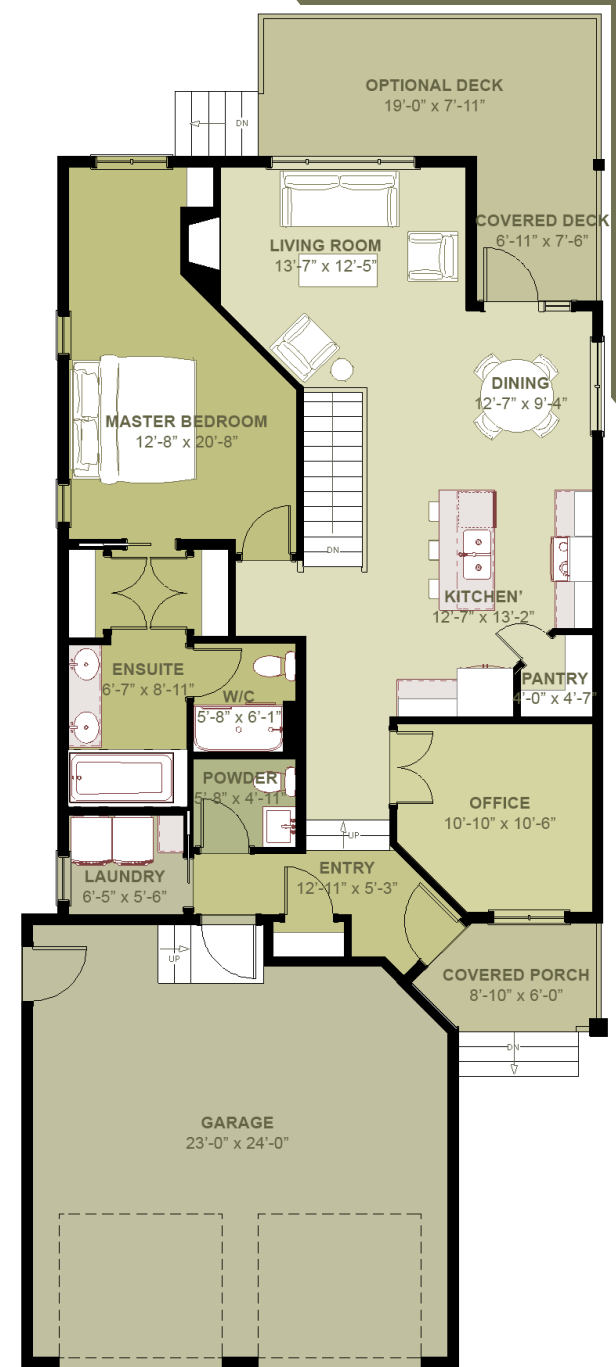

THE RYLEY I

BUNGALOW

MAIN FLOOR: 1242 SQ. FT.

EX. DIMS: 32' W X 67' D

517 8TH AVE EAST
BOW ISLAND, AB
T0K 0G0
(403) 545-6048

* OPTIONAL BASEMENT PLANS AVAILABLE