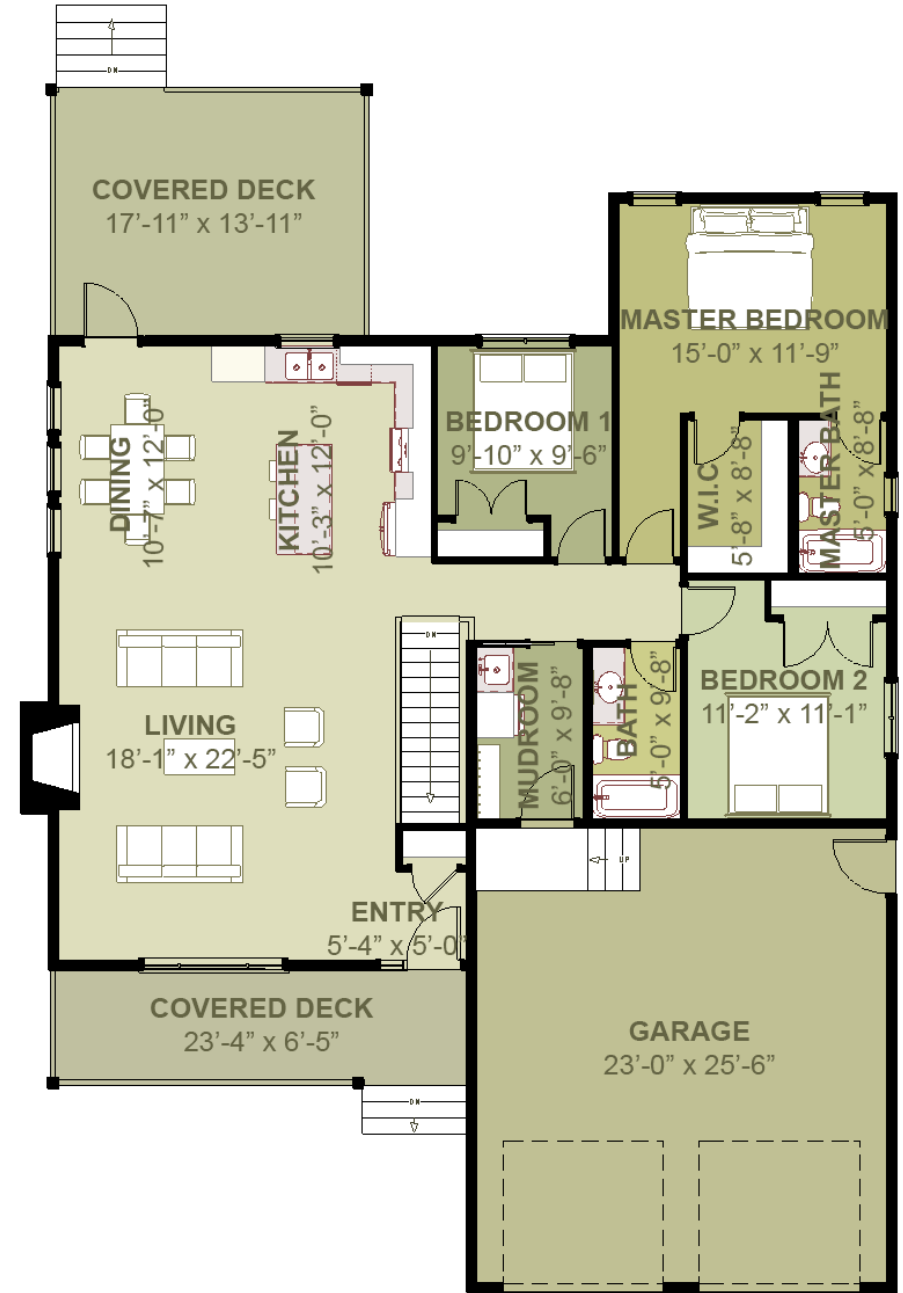

THE BRANT

BUNGALOW

MAIN FLOOR: 1631 SQ. FT.
EX. DIMS: 49' W X 67'-6" D

517 8TH AVE EAST
BOW ISLAND, AB
T0K 0G0
(403) 545-6048

* OPTIONAL BASEMENT PLANS AVAILABLE